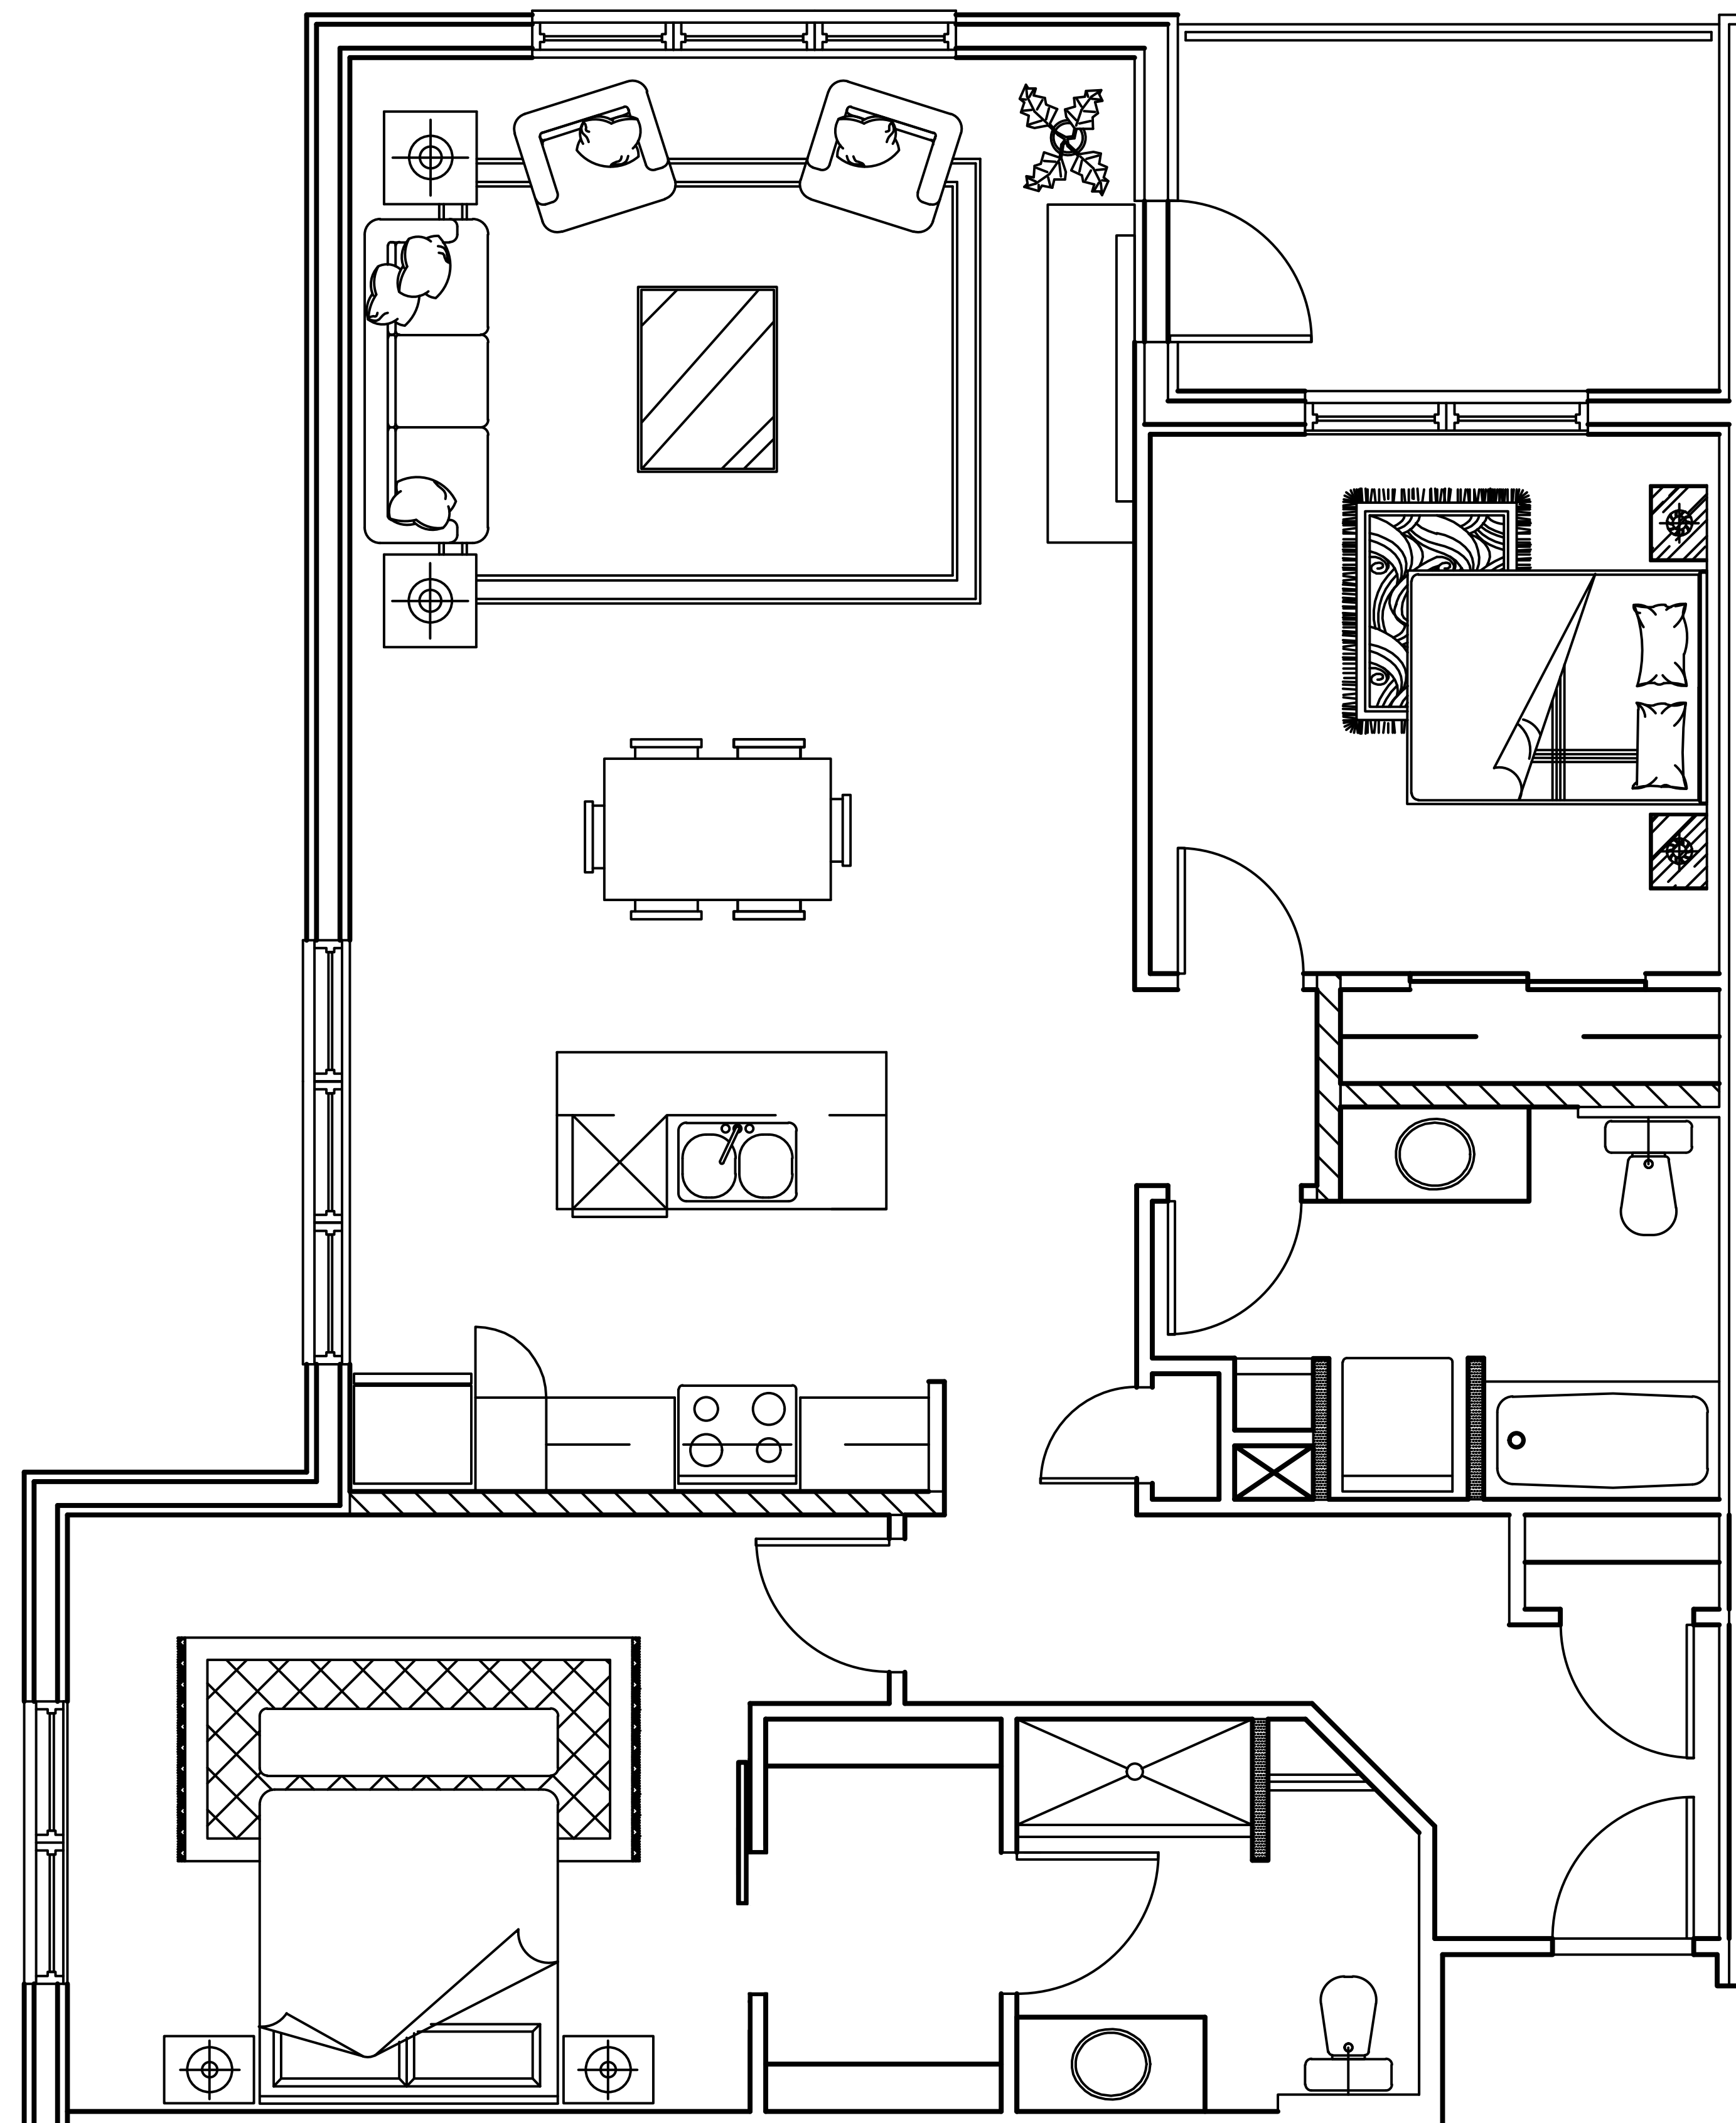

SUITE H -LEFT

- 2 Bedroom
- 2 Bathroom
- Layout - 1335 sf
- Balcony - 90 sf

FEATURES:

- solid surface countertops
- 7' kitchen island
- 6 appliances
 - washer/dryer
 - microwave
 - dishwasher
 - fridge/stove

The Marci II
at **48**

48 Farringdon Way