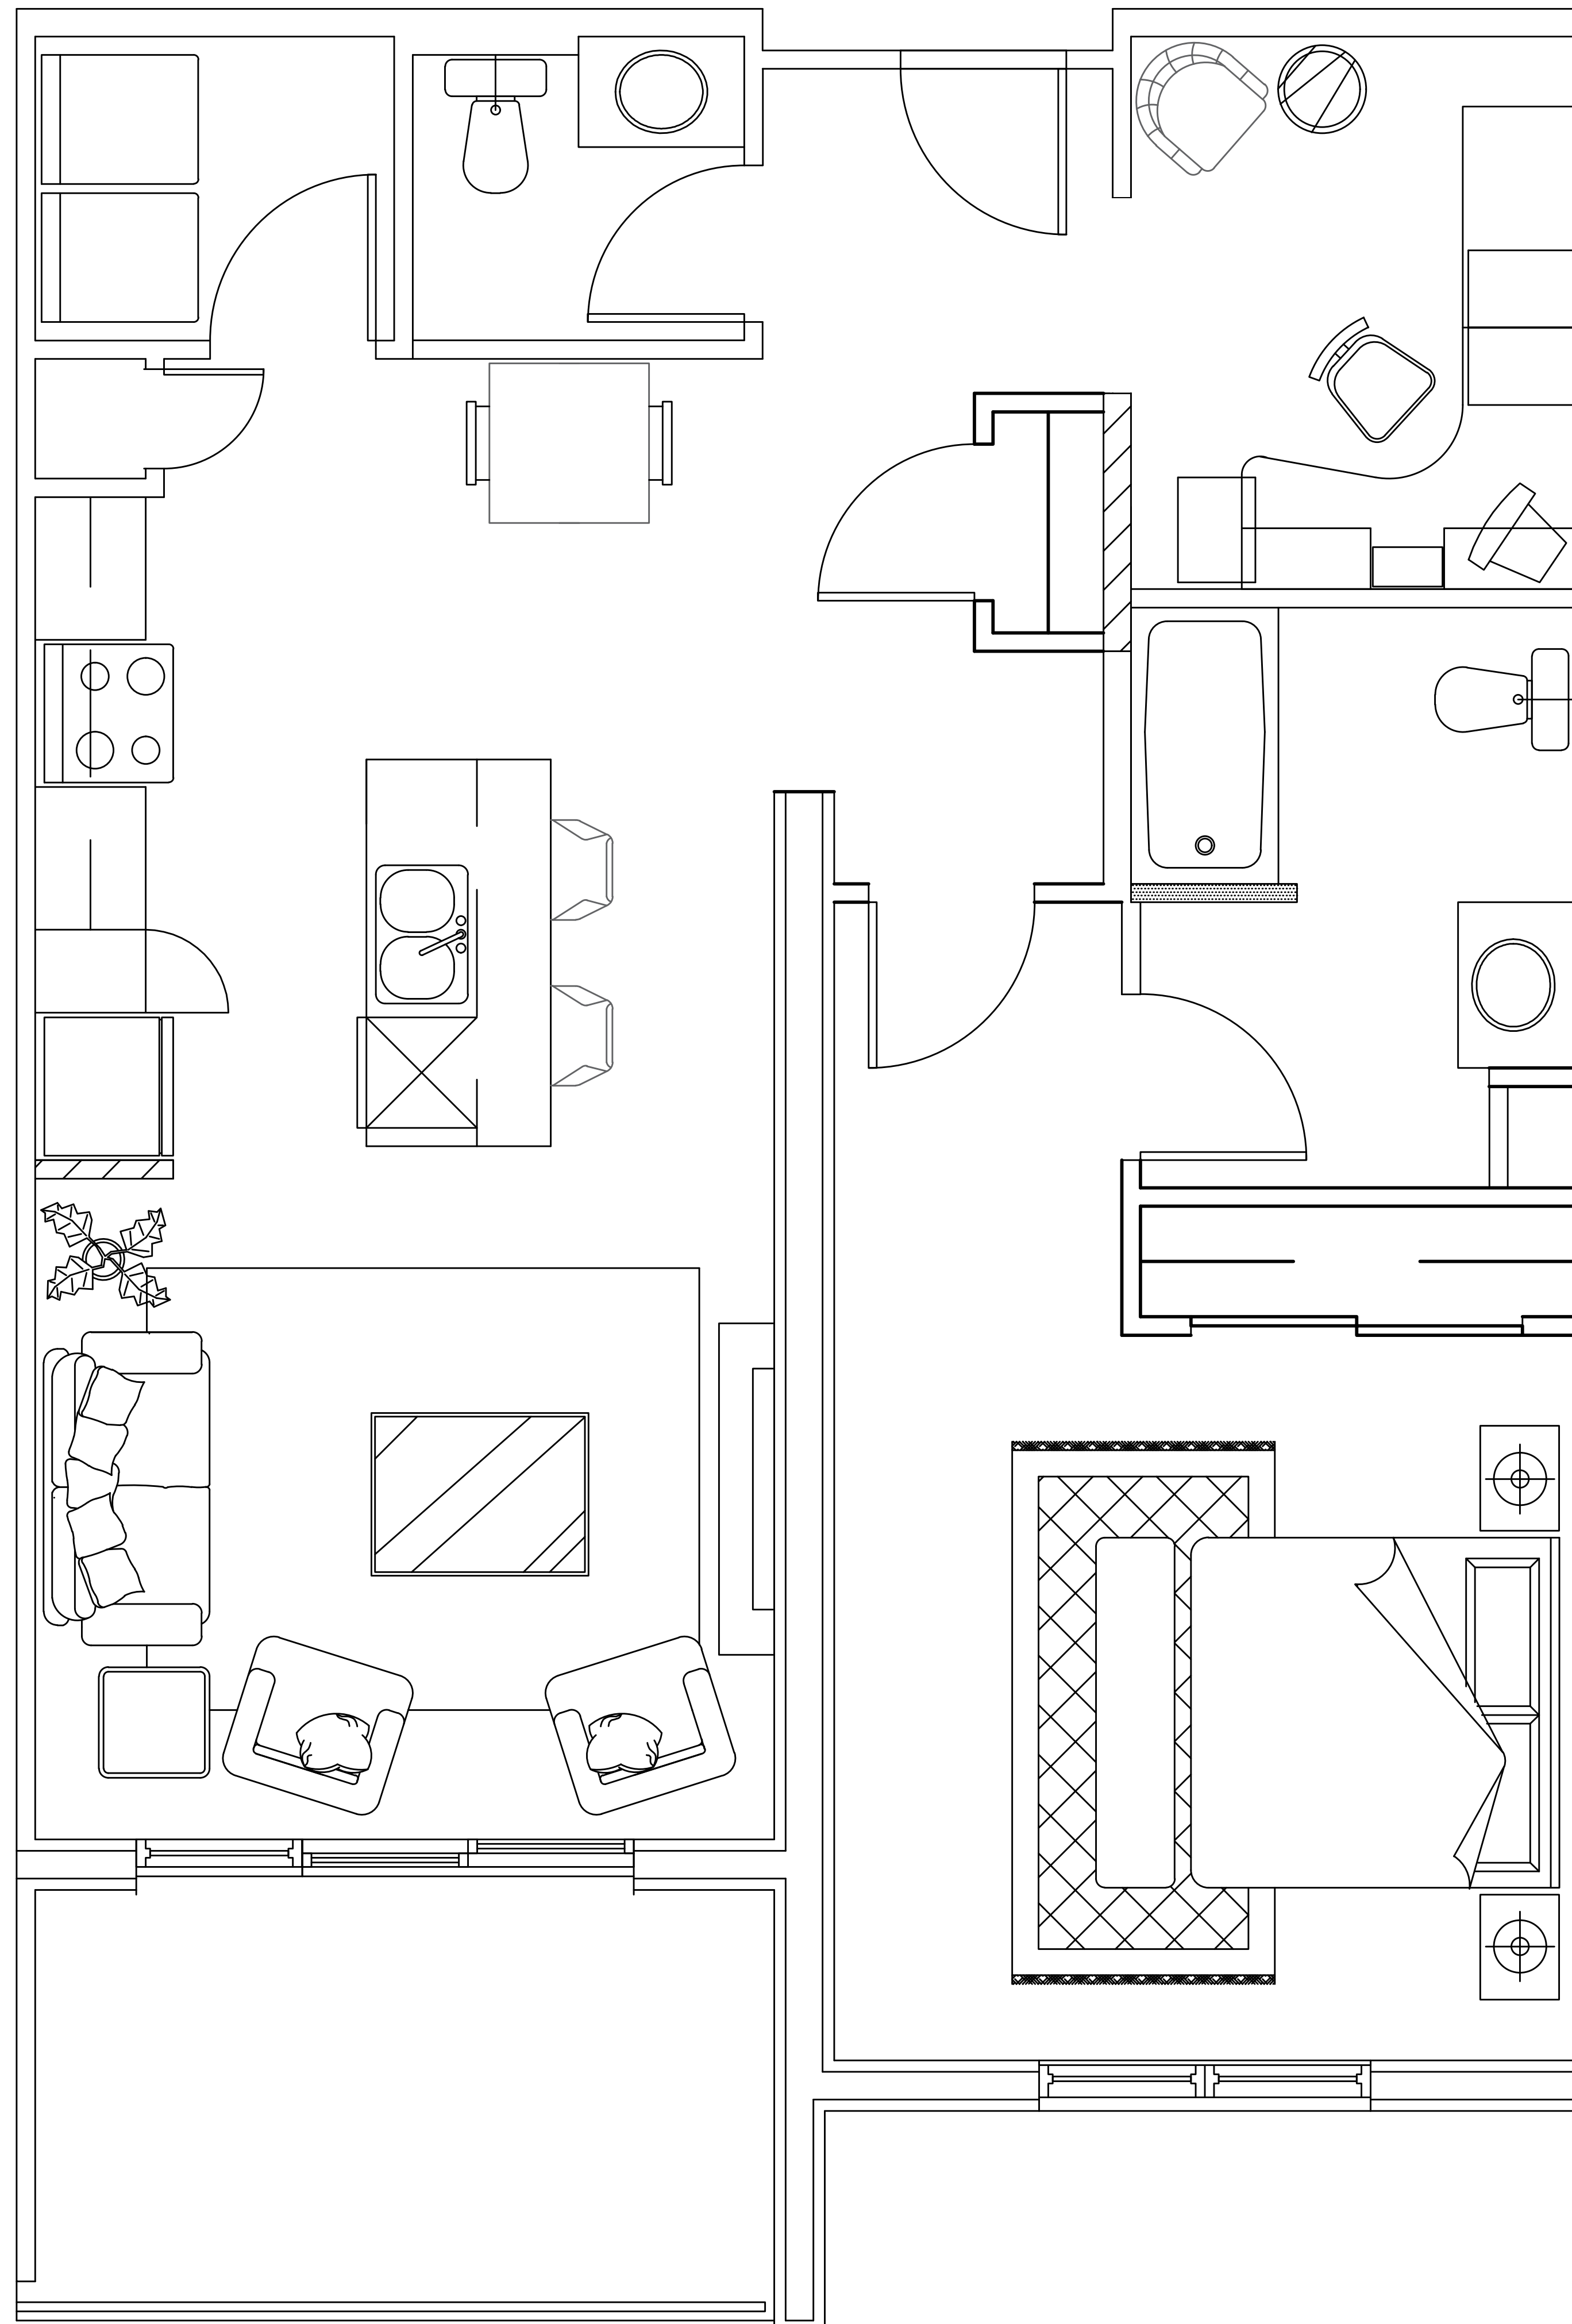

The Marci II
at **48**

48 Farringdon Way

SUITE J

- 1 Bedroom + Den
- 1 Bathroom + Powder Room
- 2 Accessible units located on the 1st level
- Layout - 1025 sf
- Balcony - 105 sf

FEATURES:

- solid surface countertops
- 7' kitchen island
- 6 appliances
 - washer/dryer
 - microwave
 - dishwasher
 - fridge/stove